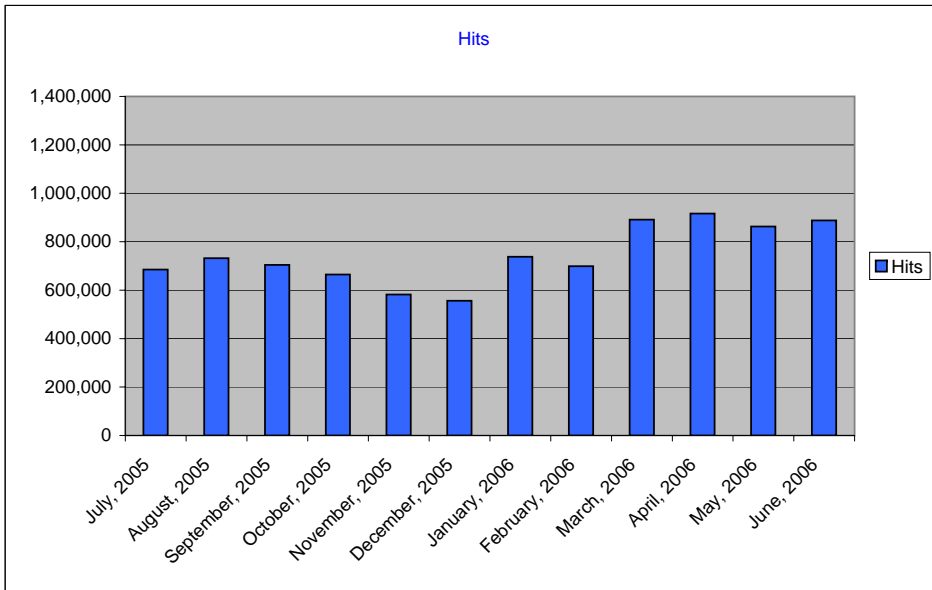

	July, 2005	August, 2005	September, 2005	October, 2005	November, 2005	December, 2005	January, 2006	February, 2006	March, 2006	April, 2006	May, 2006	June, 2006
Hits	684,928	731,867	704,082	664,463	582,157	556,585	738,284	699,007	891,161	916,410	863,138	888,261
Visits	20,282	20,372	21,162	21,365	19,285	18,482	22,857	22,454	36,609	30,185	30,541	30,208

Average Hits Per Month Over the Last 12 Months

743,362

Average Visits Per Month Over the Last 12 Months

24,484

Average Hits Per Month So Far In 2006

832,710

Average Visits Per Month So Far In 2006

28,809

Technical definition of a hit:

Each file, document, image, etc. sent to a browser by a web server is an individual hit.

Technical definition of a visit:

A visit happens when someone visits your site. It consists of one or more page views / hits.