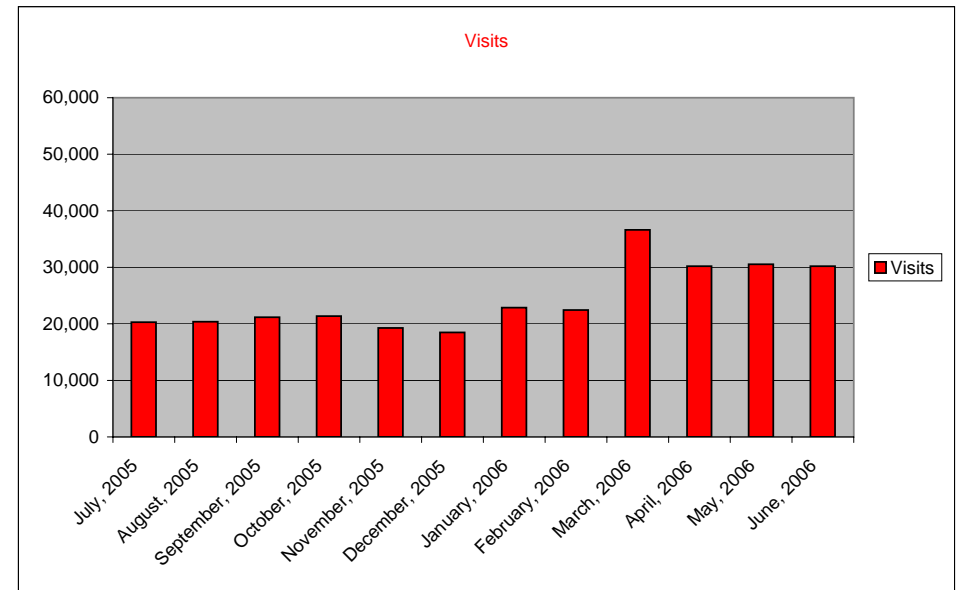

	July, 2005	August, 2005	September, 2005	October, 2005	November, 2005	December, 2005	January, 2006	February, 2006	March, 2006	April, 2006	May, 2006	June, 2006
Hits	684,928	731,867	704,082	664,463	582,157	556,585	738,284	699,007	891,161	916,410	863,138	888,261
Visits	20,282	20,372	21,162	21,365	19,285	18,482	22,857	22,454	36,609	30,185	30,541	30,208

Average Hits Per Month Over the Last 12 Months

743,362

Average Visits Per Month Over the Last 12 Months

24,484

Average Hits Per Month So Far In 2006

832,710

Average Visits Per Month So Far In 2006

28,809

Technical definition of a hit:

Each file, document, image, etc. sent to a browser by a web server is an individual hit.

Technical definition of a visit:

A visit happens when someone visits your site. It consists of one or more page views / hits.