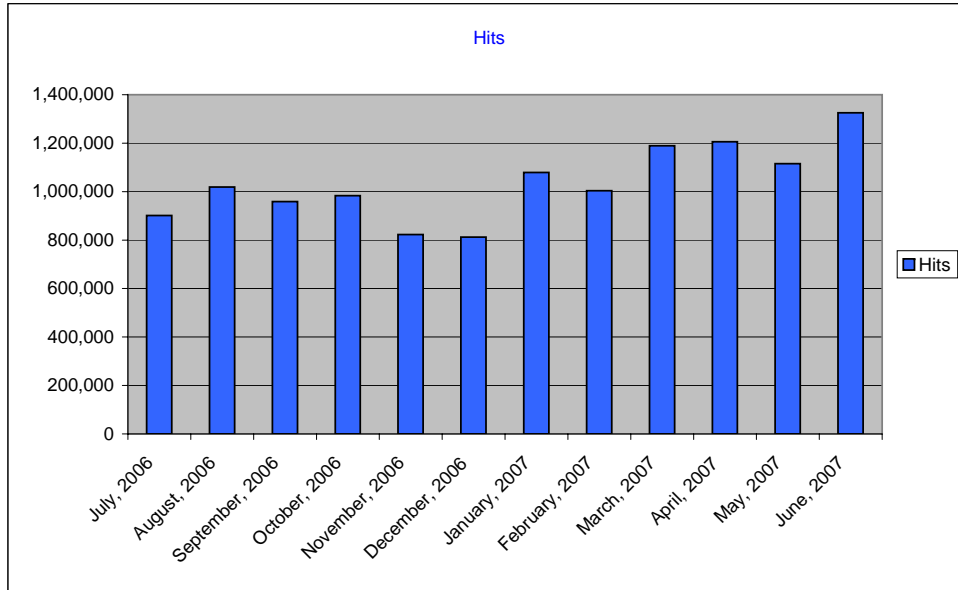

	July, 2006	August, 2006	September, 2006	October, 2006	November, 2006	December, 2006	January, 2007	February, 2007	March, 2007	April, 2007	May, 2007	June, 2007
Hits	901,520	1,019,243	958,975	983,538	823,116	812,319	1,078,803	1,003,736	1,189,108	1,205,654	1,115,472	1,325,547
Visits	29,463	27,013	25,051	29,066	25,088	29,664	32,958	34,129	39,199	36,639	37,081	50,154

Average Hits Per Month Over the Last 12 Months

1,034,753

Average Visits Per Month Over the Last 12 Months

32,959

Average Hits Per Month So Far In 2007

1,153,053

Average Visits Per Month So Far In 2007

38,360

Technical definition of a hit:

Each file, document, image, etc. sent to a browser by a web server is an individual hit.

Technical definition of a visit:

A visit happens when someone visits your site. It consists of one or more page views / hits.