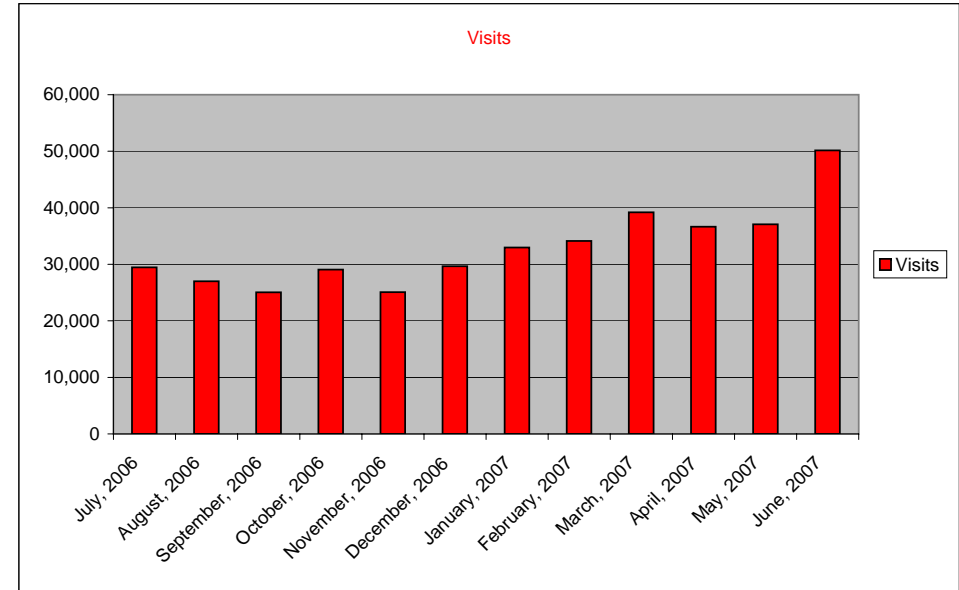

	July, 2006	August, 2006	September, 2006	October, 2006	November, 2006	December, 2006	January, 2007	February, 2007	March, 2007	April, 2007	May, 2007	June, 2007
Hits	901,520	1,019,243	958,975	983,538	823,116	812,319	1,078,803	1,003,736	1,189,108	1,205,654	1,115,472	1,325,547
Visits	29,463	27,013	25,051	29,066	25,088	29,664	32,958	34,129	39,199	36,639	37,081	50,154

Average Hits Per Month Over the Last 12 Months

1,034,753

Average Visits Per Month Over the Last 12 Months

32,959

Average Hits Per Month So Far In 2007

1,153,053

Average Visits Per Month So Far In 2007

38,360

Technical definition of a hit:

Each file, document, image, etc. sent to a browser by a web server is an individual hit.

Technical definition of a visit:

A visit happens when someone visits your site. It consists of one or more page views / hits.