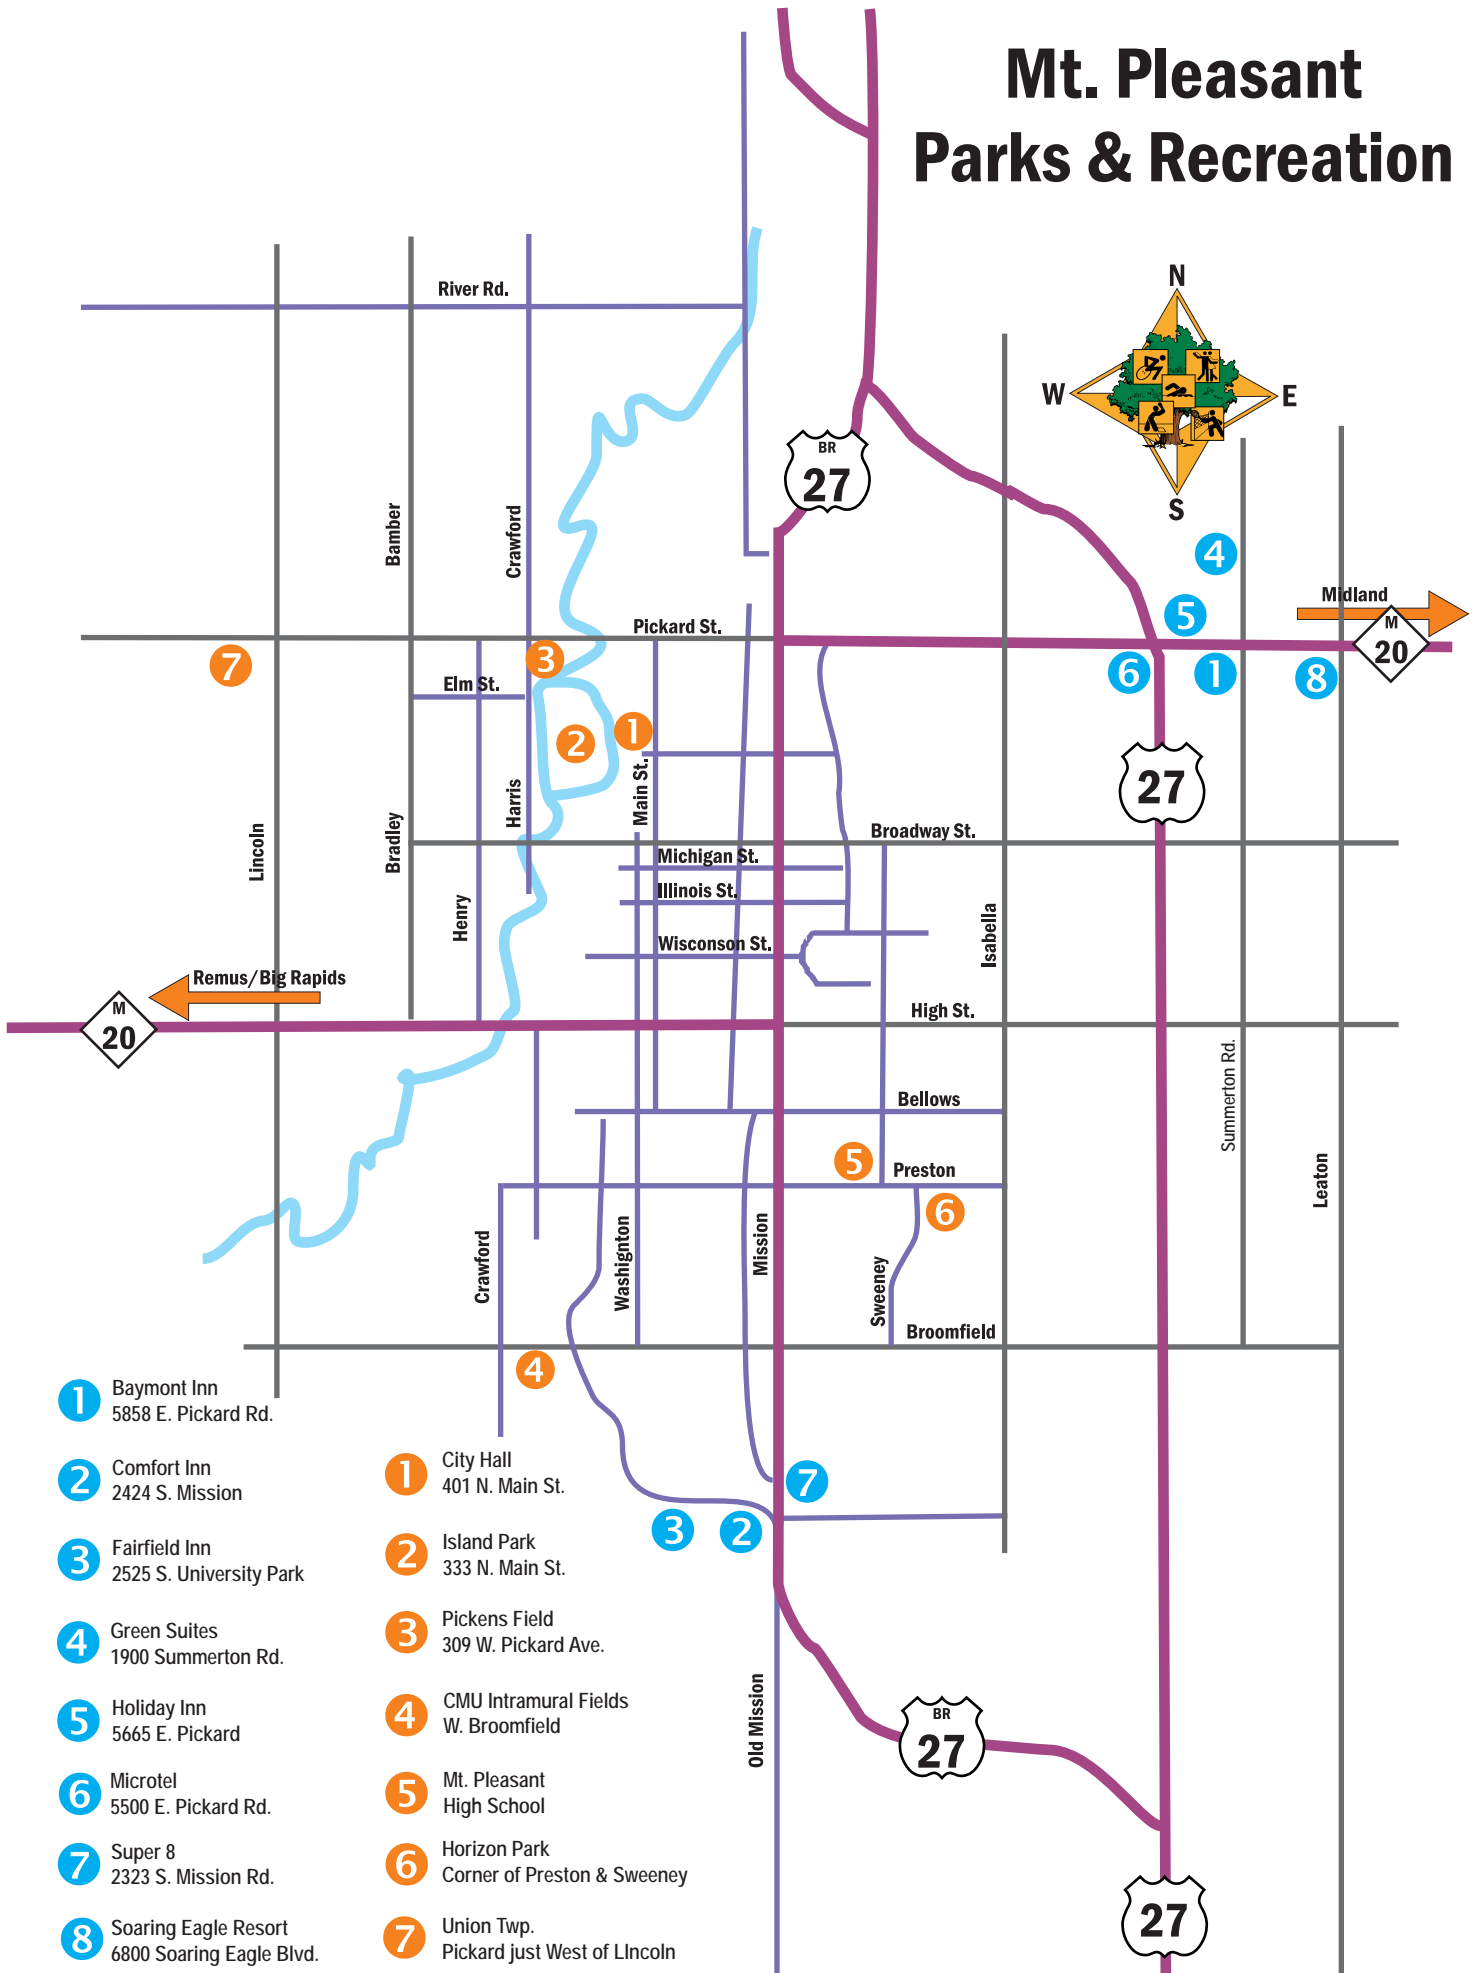

Mt. Pleasant Parks & Recreation

- 1** Baymont Inn
5858 E. Pickard Rd.
- 2** Comfort Inn
2424 S. Mission
- 3** Fairfield Inn
2525 S. University Park
- 4** Green Suites
1900 Summerforn Rd.
- 5** Holiday Inn
5665 E. Pickard
- 6** Microtel
5500 E. Pickard Rd.
- 7** Super 8
2323 S. Mission Rd.
- 8** Soaring Eagle Resort
6800 Soaring Eagle Blvd.
- 1** City Hall
401 N. Main St.
- 2** Island Park
333 N. Main St.
- 3** Pickens Field
309 W. Pickard Ave.
- 4** CMU Intramural Fields
W. Broomfield
- 5** Mt. Pleasant
High School
- 6** Horizon Park
Corner of Preston & Sweeney
- 7** Union Twp.
Pickard just West of Lincoln