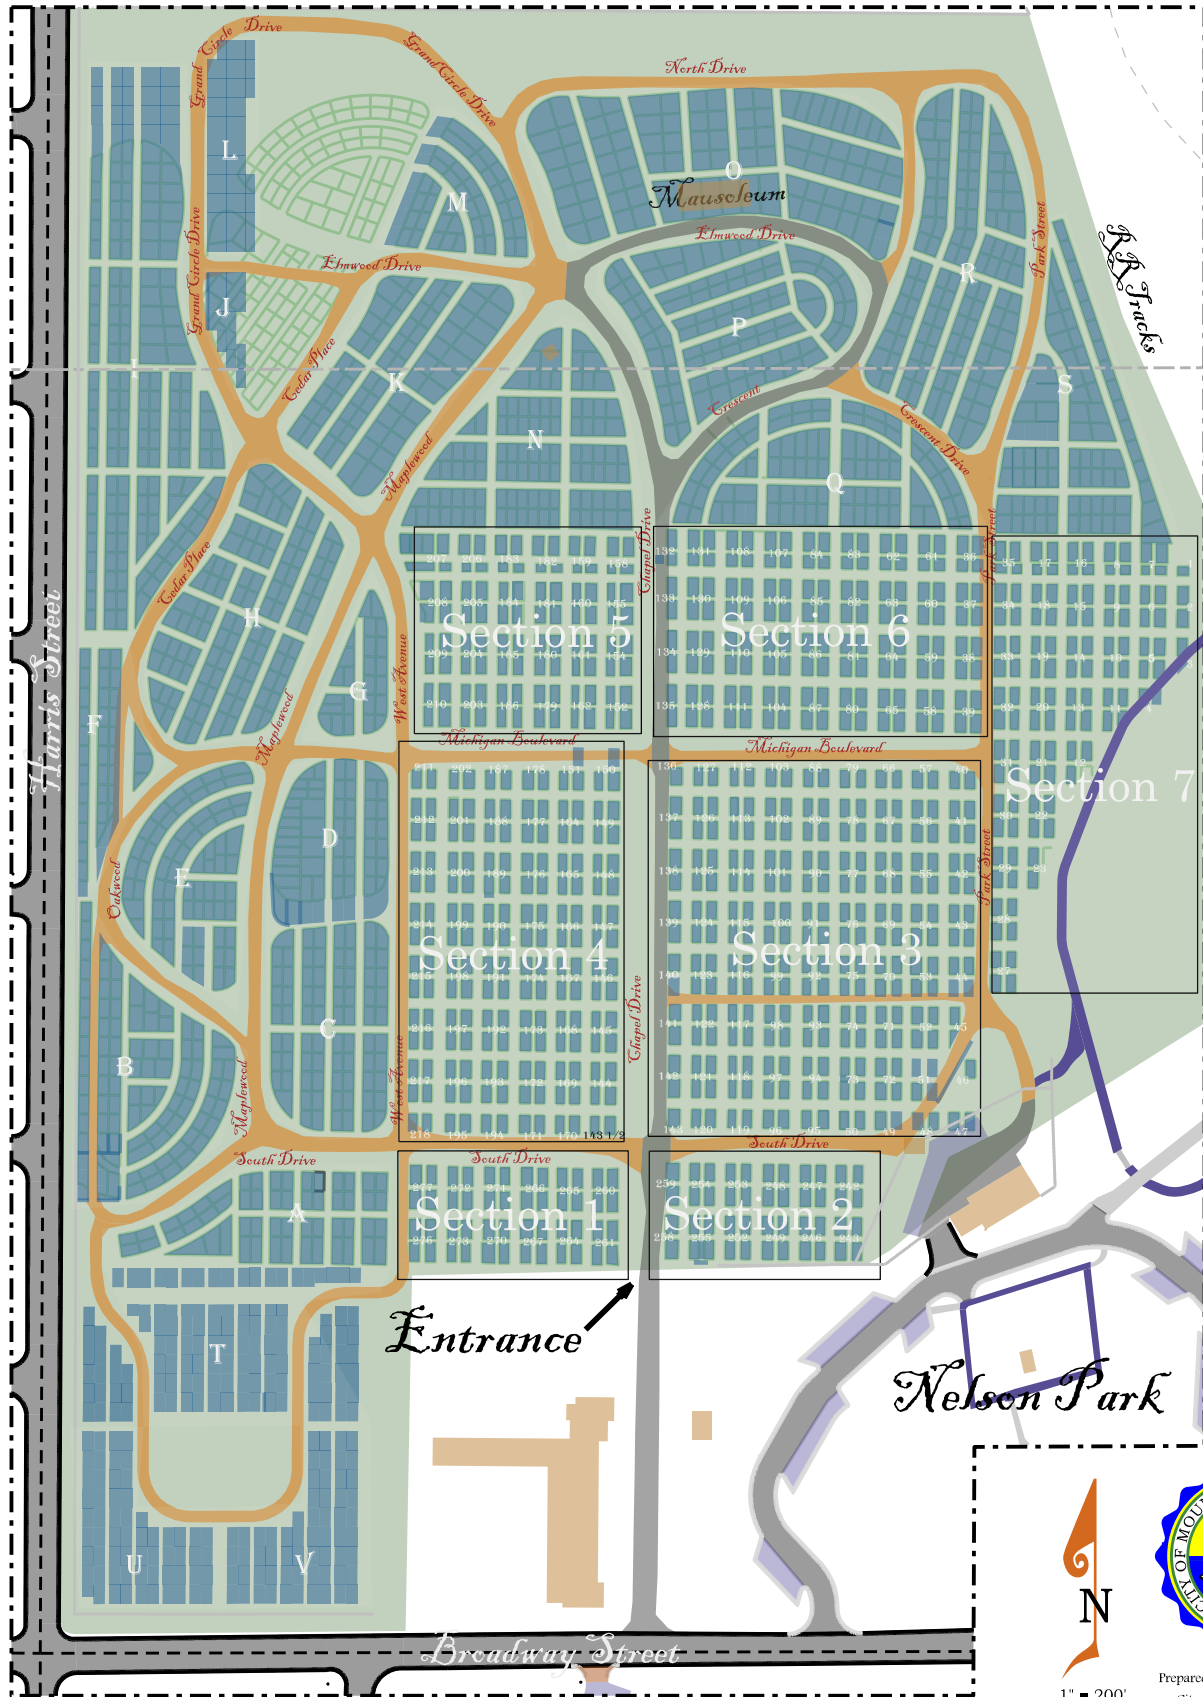

Riverside Cemetery

CLICK ON A SECTION TO GET A DETAILED VIEW

Prepared from available records
City of Mt. Pleasant, DPW
Engineering Department