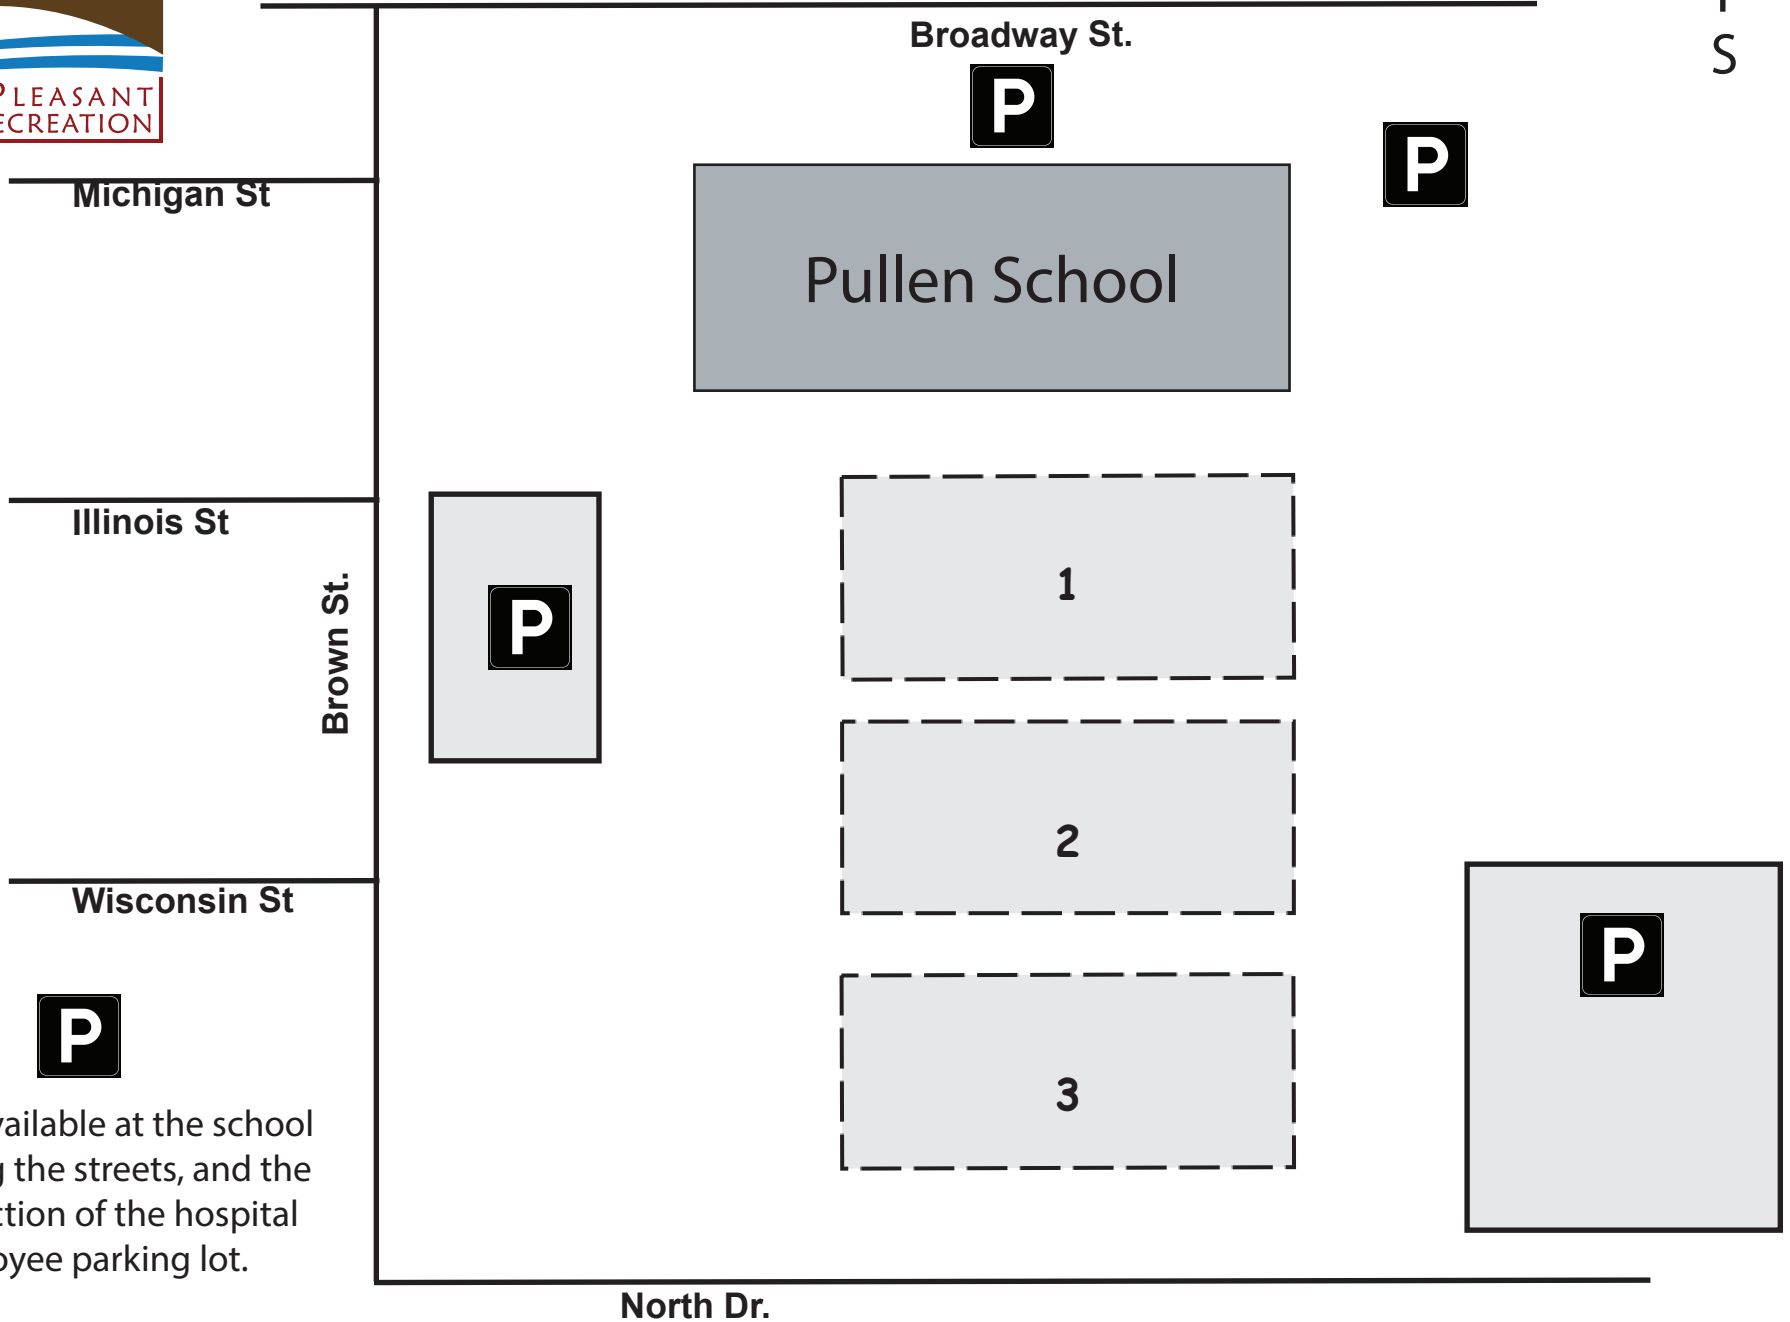

# Pullen Elementary School

251 S. Brown St

Parking available at the school lots, along the streets, and the north section of the hospital employee parking lot.