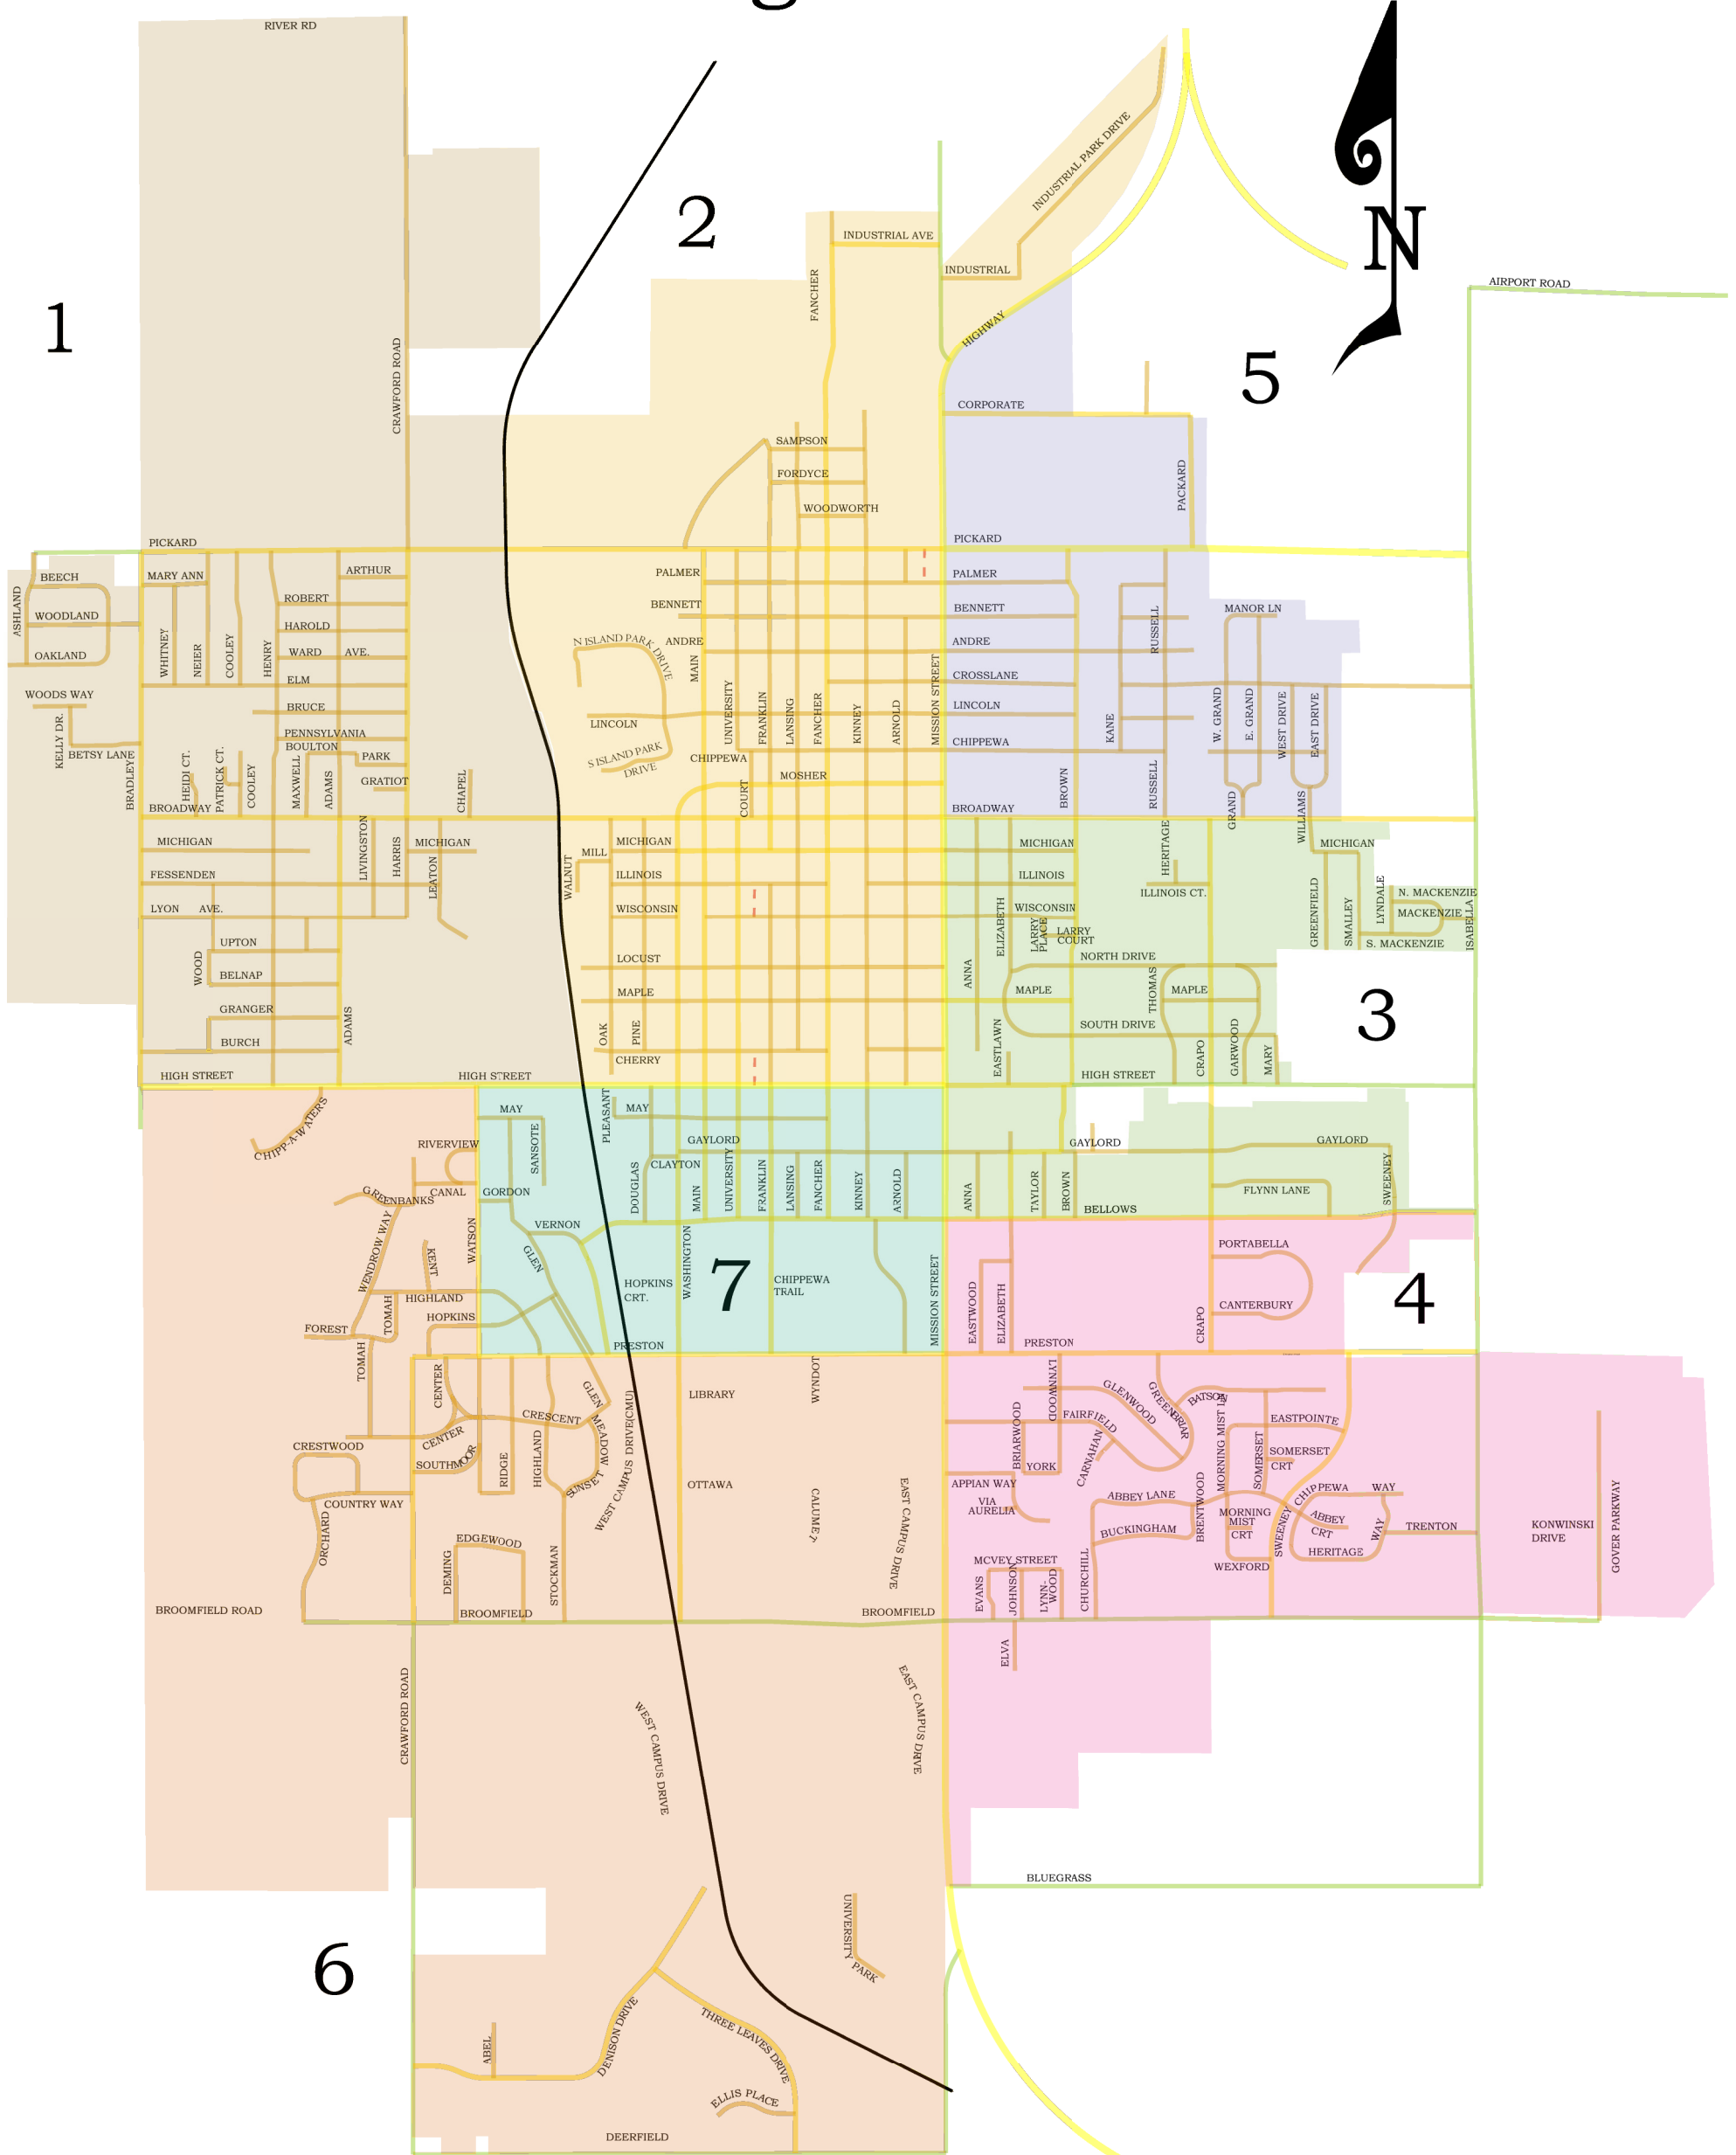

City of Mt. Pleasant Voting Precincts

Precinct No.	Precinct Location	County Commissioner District No.	Precinct No.
1	Ganiard School	5	1, 2, & 7
2	City Hall		6
3	Pullen School	7	3, 4, & 5
4	Senior High School		6
5	Kinney School		6
6	Vowles School		
7	Fancher School		