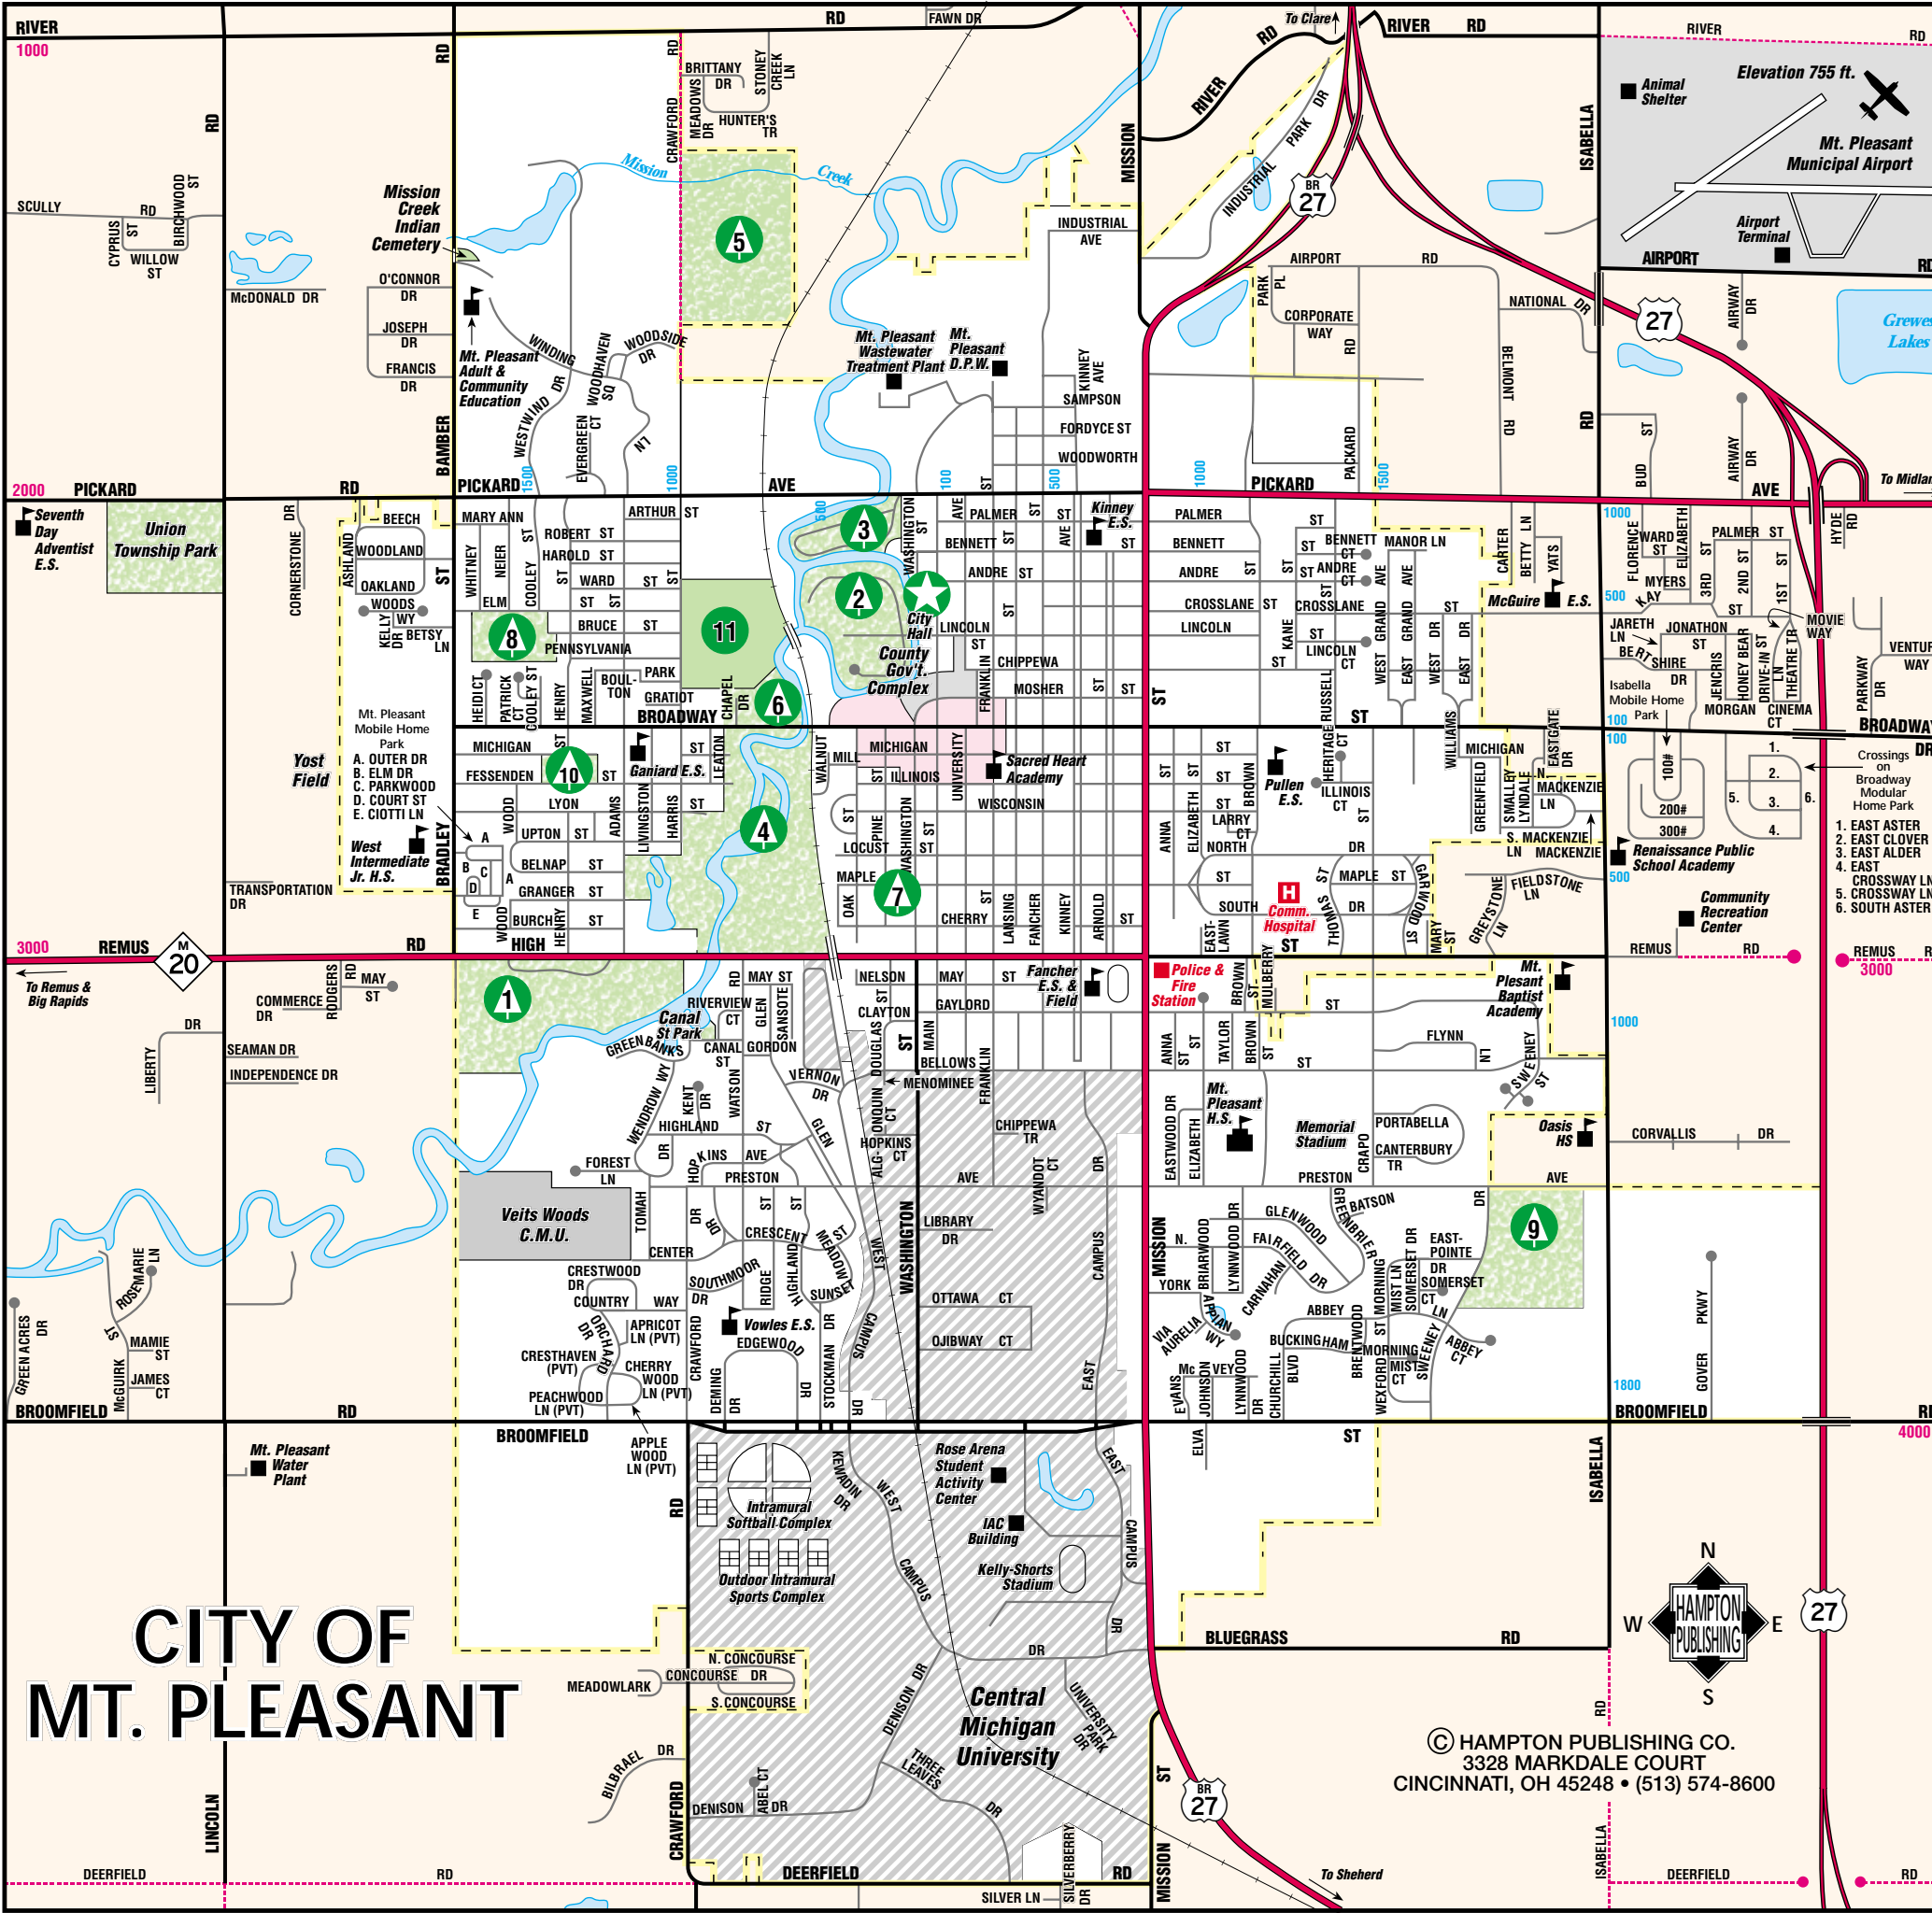

# MOUNT PLEASANT CITY PARKS

FACILITY	ACREAGE
 Parks & Recreation Office City Hall - 401 N. Main	N/A
 Chipp-A-Waters Park 1403 W. High St.	30
 Island Park & Vietnam Veterans Memorial 333 N. Main St.	35
 Pickens Field 309 W. Pickard Ave.	15
 Mill Pond Park 607 S. Adams St.	90
 Mission Creek Woodland Park 1458 N. Harris St.	60
 Nelson Park / Zoo 714 W. Broadway	5
 Potter Park 601 S. Pine St.	1
 Sunnyside Park 1511 Elm St.	17
 East Side Development Mt. Pleasant Schools/City of Mt. Pleasant Corner of Preston & Sweeney	22.5
 Yost Field 291 S. Henry	2
 Riverside Cemetery 716 W. Broadway	33

**CITY OF  
MT. PLEASANT**

© HAMPTON PUBLISHING CO.  
3328 MARKDALE COURT  
CINCINNATI, OH 45248 • (513) 574-8600