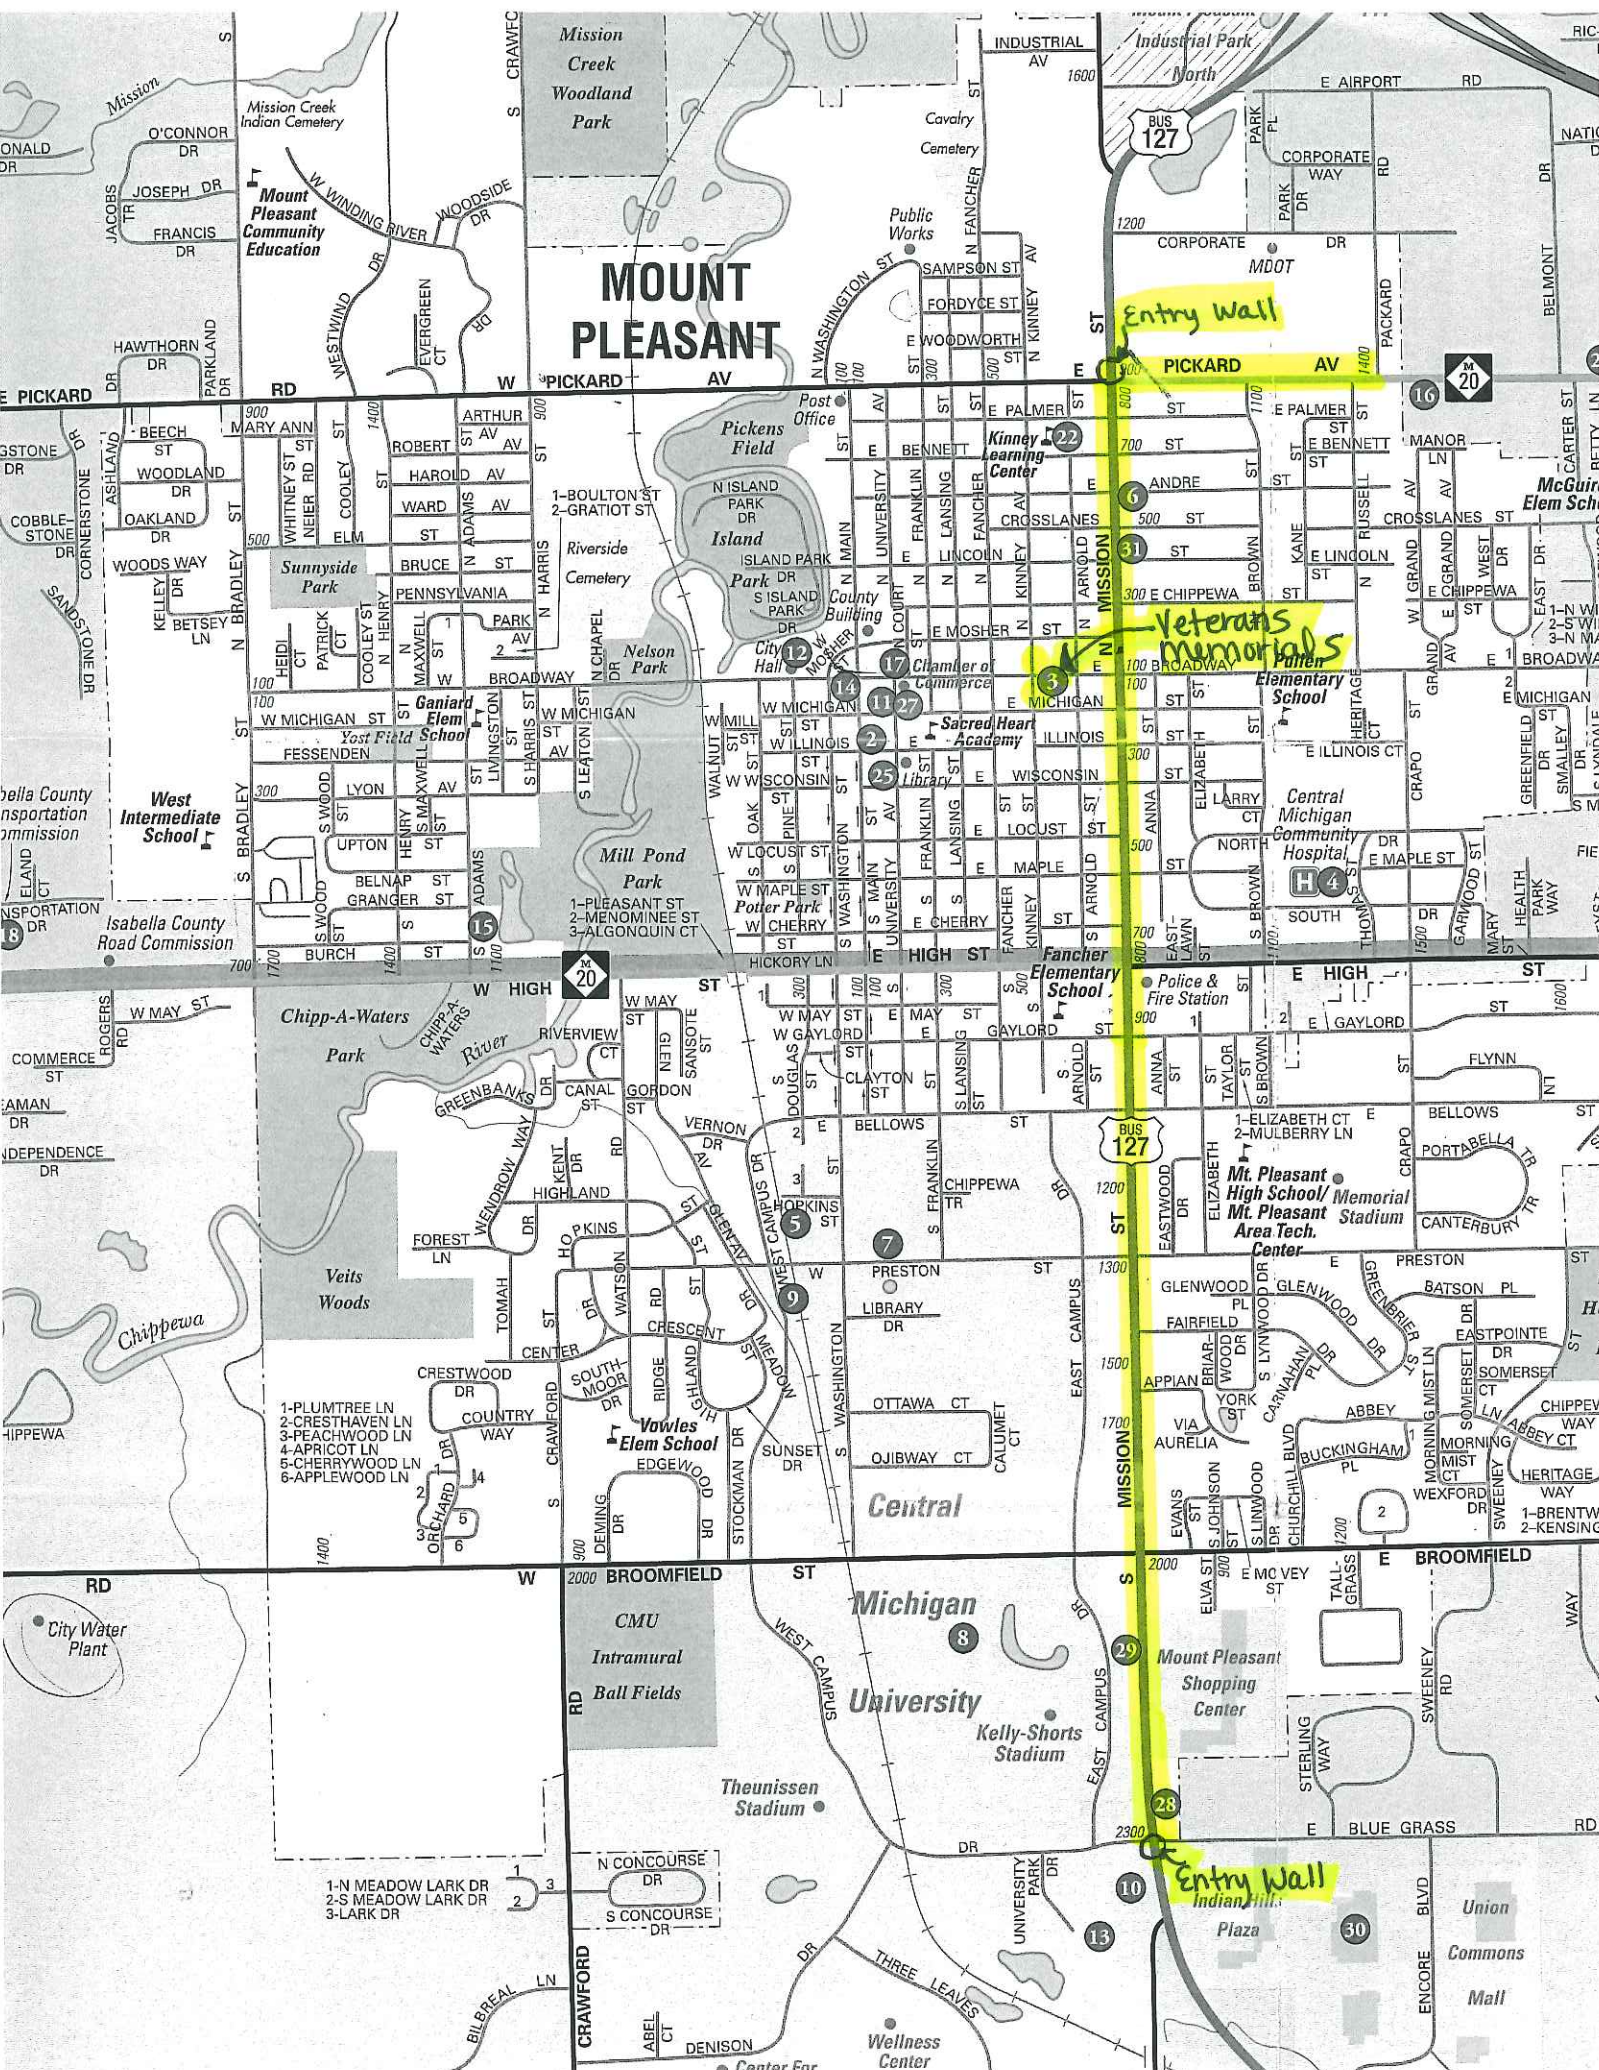

MOUNT PLEASANT

Entry Wall

Veterans Memorials

Entry Wall

Mission Creek Indian Cemetery
Mount Pleasant Community Education

WINDING RIVER
WOODSIDE DR
EVERGREEN CT
WICKWIND DR

West Intermediate School
Isabella County Road Commission

Chippewa River
Veits Woods

City Water Plant
1-N MEADOW LARK DR
2-S MEADOW LARK DR
3-LARK DR

Mission Creek Woodland Park
PICKARD AV

Pickens Field
N ISLAND PARK DR
S ISLAND PARK DR

Mill Pond Park
1-PILESANT ST
2-MENOMINEE ST
3-ALGONQUIN CT

1-PLUMTREE LN
2-CRESTHAVEN LN
3-PEACHWOOD LN
4-APRICOT LN
5-CHERRYWOOD LN
6-APPLEWOOD LN

CMU Intramural Ball Fields
Theunissen Stadium
Wellness Center

INDUSTRIAL AV 1600
Cavalry Cemetery
Public Works

Kinney Learning Center
Chamber of Commerce
City Hall

Sacred Heart Academy
Fancher Elementary School
Police & Fire Station

Central Michigan University
Kelly-Shorts Stadium
Theunissen Stadium

University Plaza
Entry Wall
Indian Hills

INDUSTRIAL PARK NORTH
E AIRPORT RD
CORPORATE WAY